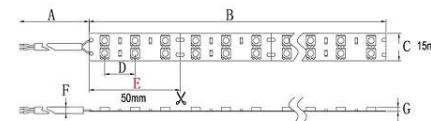

# FlexiLED™ 5050-120-24

5050 Type LED Flexible Strip (120 LED/m)

TYPE: **5050 LED**

ARRAY: **120 LED/m**

WATTAGE: **24W/m**

LUMENS: **2400 lm/m**

 Task & Ambient Lighting

Please contact us for specification codes to match your selections.

## Assembly & Measurement:

A	B	C	D	E	F	G
300±10mm	5000±50mm	15.0±0.5mm	16.6±0.5mm	50±0.5mm	Φ4.0±0.5mm	1.8±0.5mm
11.81±0.39in	196.85±1.97in	0.591±0.02in	0.654in	1.969±0.02in	0.16±0.02in	0.071±0.02in

Also Available in: