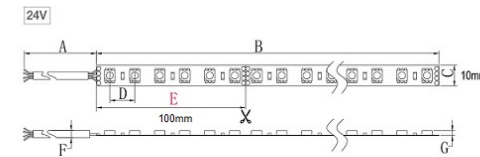

FlexiLED™ 5050-60-15 RGB

5050 Type LED Flexible Strip (60 LED/m)

TYPE: 5050 LED

ARRAY: 60 LED/m

WATTAGE: 14.4W/m

LUMENS: 600 lm/m

 General Accent Lighting

Please contact us for specification codes to match your selections.

Also Available in:

Assembly & Measurement:

A	B	C	D	E	F	G	12V	E
300±10mm	5000±50mm	10±0.5mm	11.9±0.5mm	100±0.5mm	Φ4.0±0.5mm	1.8 ±0.5mm		50±0.5mm
11.81±0.09in	196.85±1.97in	0.394±0.02in	0.4685±0.02in	3.937±0.02in	0.16±0.02in	0.071 ±0.02in		1.968±0.02in