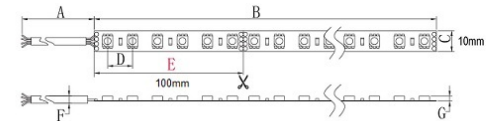

FlexiLED™ 5050-30-8 RGB

3528 Type LED Flexible Strip (60 LED/m)

RGB

Also Available in:

TYPE: **5050 LED**

ARRAY: **30 LED/m**

WATTAGE: **7.2W/m**

LUMENS: **300 lm/m**

Soft Accent Lighting

Please contact us for specification codes to match your selections.

Assembly & Measurement:

A	B	C	D	E	F	G
300±10mm	5000±50mm	10±0.5mm	11.9±0.5mm	100±0.5mm	φ4.0±0.5mm	1.8±0.5mm
11.81±0.39in	196.85±1.97in	0.394±0.02in	0.4685±0.02in	3.937±0.02in	0.16±0.02in	0.071±0.02in