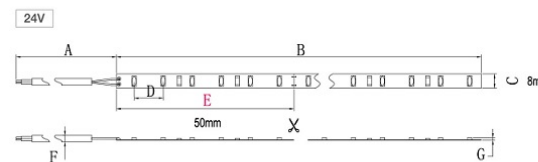

FlexiLED™ 2835-120-10

2835 Type LED Flexible Strip (120 LED/m)

TYPE: **2835 LED**

ARRAY: **120 LED/m**

WATTAGE: **9.6W/m**

LUMENS: **1200 lm/m**

 General Accent & Joinery Lighting

Please contact us for specification codes to match your selections.

Also Available in:

Assembly & Measurement:

A	B	C	D	E	F	G
300±10mm	500±50mm	8±0.5mm	8.3±0.5mm	50±0.5mm	Φ4.0±0.5mm	1.5±0.5mm
11.81±0.39in	118.11±1.97in	0.32±0.02in	0.326±0.02in	1.968±0.02in	0.16±0.02in	0.059±0.02in

12V	E
	25±0.5mm
	0.98±0.02in