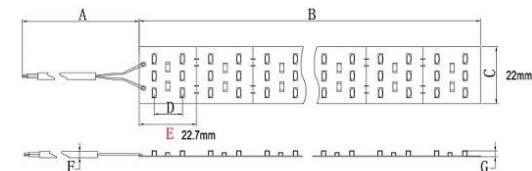

# FlexiLED™ TRIO 2835-264-53

2835 Type LED Flexible Strip (264 LED/m)

**TYPE:** 2835 LED

**ARRAY:** 264 LED/m

**WATTAGE:** 52.8W/m

**LUMENS:** 5676 lm/m

**Strong Ambient**

Please contact us for specification codes to match your selections.

## Assembly & Measurement:

A	B	C	D	E	F	G
300±10mm	3000±50mm	22±0.5mm	11.36±0.5mm	22.7±0.5mm	Φ4.0±0.5mm	1.5±0.5mm
11.81±0.39in	118.11±1.97in	0.866±0.02in	0.748±0.02in	0.896±0.02in	0.16±0.02in	0.059±0.02in