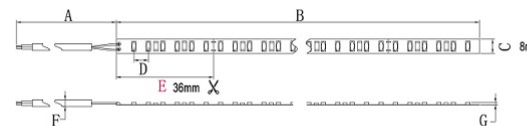

FlexiLED™ 2835-168-34

2835 Type LED Flexible Strip (168 LED/m)

TYPE: **2835 LED**

ARRAY: **168 LED/m**

WATTAGE: **33.6W/m**

LUMENS: **3612 lm/m**

Ambient & Task Lighting

Please contact us for specification codes to match your selections.

Assembly & Measurement:

A	B	C	D	E	F	G
300±10mm	3000±50mm	8±0.5mm	6.0±0.5mm	36±0.5mm	Φ4.0±0.5mm	1.5±0.5mm
11.81±0.39in	118.11±1.97in	0.32±0.02in	0.236±0.02in	1.417±0.02in	0.16±0.02in	0.059±0.02in

Also Available in: