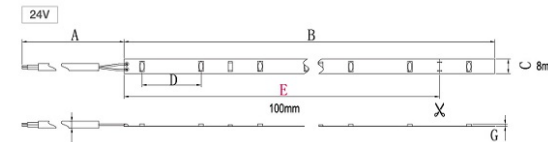

FlexiLED™ 2835-60-5

2835 Type LED Flexible Strip (60 LED/m)

TYPE: 2835 LED

ARRAY: 60 LED/m

WATTAGE: 4.8W/m

LUMENS: 600 lm/m

 Soft Accent Lighting

Please contact us for specification codes to match your selections.

Also Available in:

Assembly & Measurement:

A	B	C	D	E	F	G
300±10mm	5000±50mm	8±0.5mm	16.7±0.5mm	100±0.5mm	Φ3.5±0.5mm	1.5±0.5mm
11.81±0.39in	196.85±1.97in	0.32±0.02in	0.66±0.02in	3.94±0.04in	0.137±0.02in	0.06±0.02in

12V	E
	50±0.5mm
	1.97±0.02in