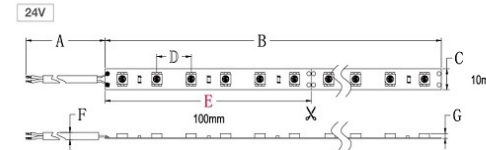

# FlexiLED™ 5050-60-15

5050 Type LED Flexible Strip (60 LED/m)

**TYPE:** 5050 LED

**ARRAY:** 60 LED/m

**WATTAGE:** 14.4W/m

**LUMENS:** 1380 lm/m

**Strong Accent & Joinery Task Lighting**

Please contact us for specification codes to match your selections.

## Assembly & Measurement:

A	B	C	D	E	F	G
300±10mm	500±50mm	10±0.5mm	16.7±0.5mm	100±0.5mm	Φ3.5±0.5mm	1.8 ±0.5mm
11.81±0.39in	196.85±1.97in	0.394±0.02in	0.66±0.02in	3.94±0.04in	0.137±0.02in	0.071 ±0.02in

12V	E
	50±0.5mm
	1.97±0.02in