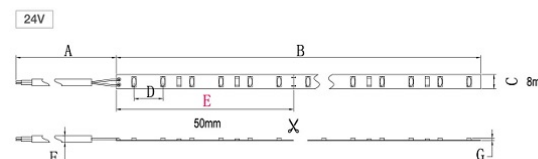

FlexiLED™ 2835-120-24

2835 Type LED Flexible Strip (120 LED/m)

TYPE: **2835 LED**

ARRAY: **120 LED/m**

WATTAGE: **24W/m**

LUMENS: **2580 lm/m**

Strong Accent & Task Lighting

Please contact us for specification codes to match your selections.

Also Available in:

Assembly & Measurement:

A	B	C	D	E	F	G	12V	E
300±10mm	5000±50mm	8±0.5mm	8.3±0.5mm	50±0.5mm	Φ4.0±0.5mm	1.5±0.5mm		25±0.5mm
11.81±0.39in	118.11±1.97in	0.32±0.02in	0.326±0.02in	1.968±0.02in	0.16±0.02in	0.059±0.02in		0.98±0.02in