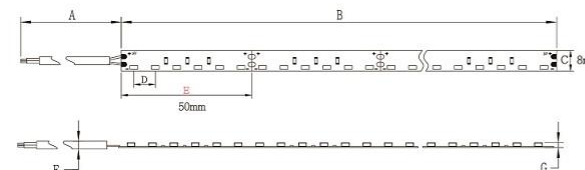

FlexiLED™ 3014-120-10

3014 Type LED Flexible Strip (120 LED/m)

TYPE: 3014 LED

ARRAY: 120 LED/m

WATTAGE: 9.6w/m

LUMENS: 960 lm/m

General Accent & Joinery Lighting

Please contact us for specification codes to match your selections.

2900K-3200K 3700K-4250K 5700K-6500K

≈ 470nm ≈ 520nm

≈ 625nm ≈ 470nm

Assembly & Measurement:

24V	A	B	C	D	E	F	G
	300±10mm	5000±50mm	8±0.2mm	8.31±0.2mm	50±0.2mm	Φ 3.5±0.5mm	1.8±0.5mm
	11.81±0.39in	196.85±1.97in	0.31±0.008in	0.33±0.008in	1.97±0.008in	0.14±0.02in	0.07±0.02in

12V	D
	25±0.2mm
	0.98±0.008in

Also Available in: