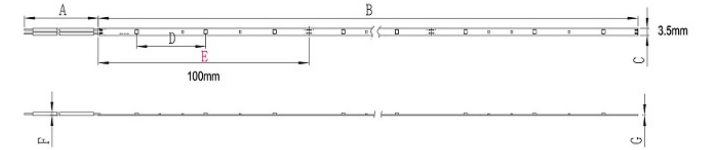

FlexiLED™ 2835-30-3

2835 Type LED Flexible Strip (30 LED/m)

TYPE: 2835 LED

ARRAY: 30 LED/m

WATTAGE: 2.4W/m

LUMENS: 300 lm/m

Soft Accent Lighting

Please contact us for specification codes to match your selections.

Also Available in:

Assembly & Measurement:

A	B	C	D	E	F	G
300±10mm	5000±50mm	3.5±0.2mm	33.3±0.1mm	100±0.1mm	Φ1.4±0.2mm	0.9±0.2mm
11.811±0.39in	196.85±1.97in	0.138±0.008in	1.32±0.004in	3.94±0.004in	0.055±0.01in	0.035±0.008in