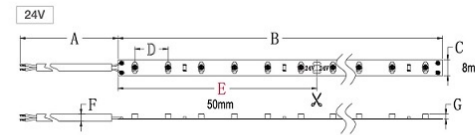

FlexiLED™ 3528-120-10

3528 Type LED Flexible Strip (120 LED/m)

TYPE: 3528 LED

ARRAY: 120 LED/m

WATTAGE: 9.6W/m

LUMENS: 900 lm/m

General Accent & Joinery Lighting

Please contact us for specification codes to match your selections.

2900K-3200K 3700K-4250K 5700K-6500K

≈ 470nm ≈ 520nm

≈ 625nm ≈ 470nm

Also Available in:

Assembly & Measurement:

A	B	C	D	E	F	G
300±10mm	5000±50mm	8±0.5mm	8.3±0.5mm	50±0.5mm	Φ3.5±0.5mm	2.1±0.5mm
11.81±0.39in	196.85±1.97in	0.32±0.02in	0.327±0.02in	1.97±0.02in	0.137±0.02in	0.083±0.02in

12V	E
	25±0.5mm
	0.98±0.02in