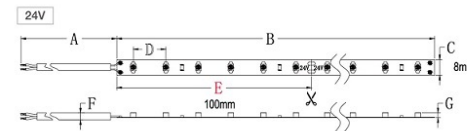

FlexiLED™ 3528-60-5

3528 Type LED Flexible Strip (60 LED/m)

TYPE: **3528 LED**

ARRAY: **60 LED/m**

WATTAGE: **4.8W/m**

LUMENS: **450 lm/m**

 **Soft Accent Lighting**

Please contact us for specification codes to match your selections.

Also Available in:

Assembly & Measurement:

A	B	C	D	E	F	G
300±10mm	5000±50mm	8±0.5mm	16.7±0.5mm	100±0.5mm	∅3.5±0.5mm	2.1±0.5mm
11.81±0.39in	196.85±1.97in	0.32±0.02in	0.66±0.02in	3.94±0.04in	0.137±0.02in	0.083±0.02in

12V	E
	50±0.5mm
	1.97±0.02in