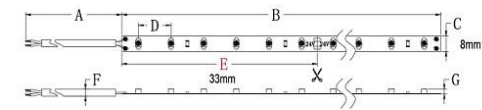

FlexiLED™ 3528-180-15

3528 Type LED Flexible Strip (120 LED/m)

TYPE: 3528 LED

ARRAY: 180 LED/m

WATTAGE: 14.4W/m

LUMENS: 1350 lm/m

Strong Accent & Joinery Task Lighting

Please contact us for specification codes to match your selections.

Assembly & Measurement:

A	B	C	D	E	F	G
300±10mm	500±50mm	8±0.5mm	5.6±0.5mm	33±0.5mm	Φ3.5±0.5mm	2.1±0.5mm
11.81±0.39in	196.85±1.97in	0.32±0.02in	0.22±0.02in	1.30±0.04in	0.137±0.02in	0.083±0.02in

Also Available in: